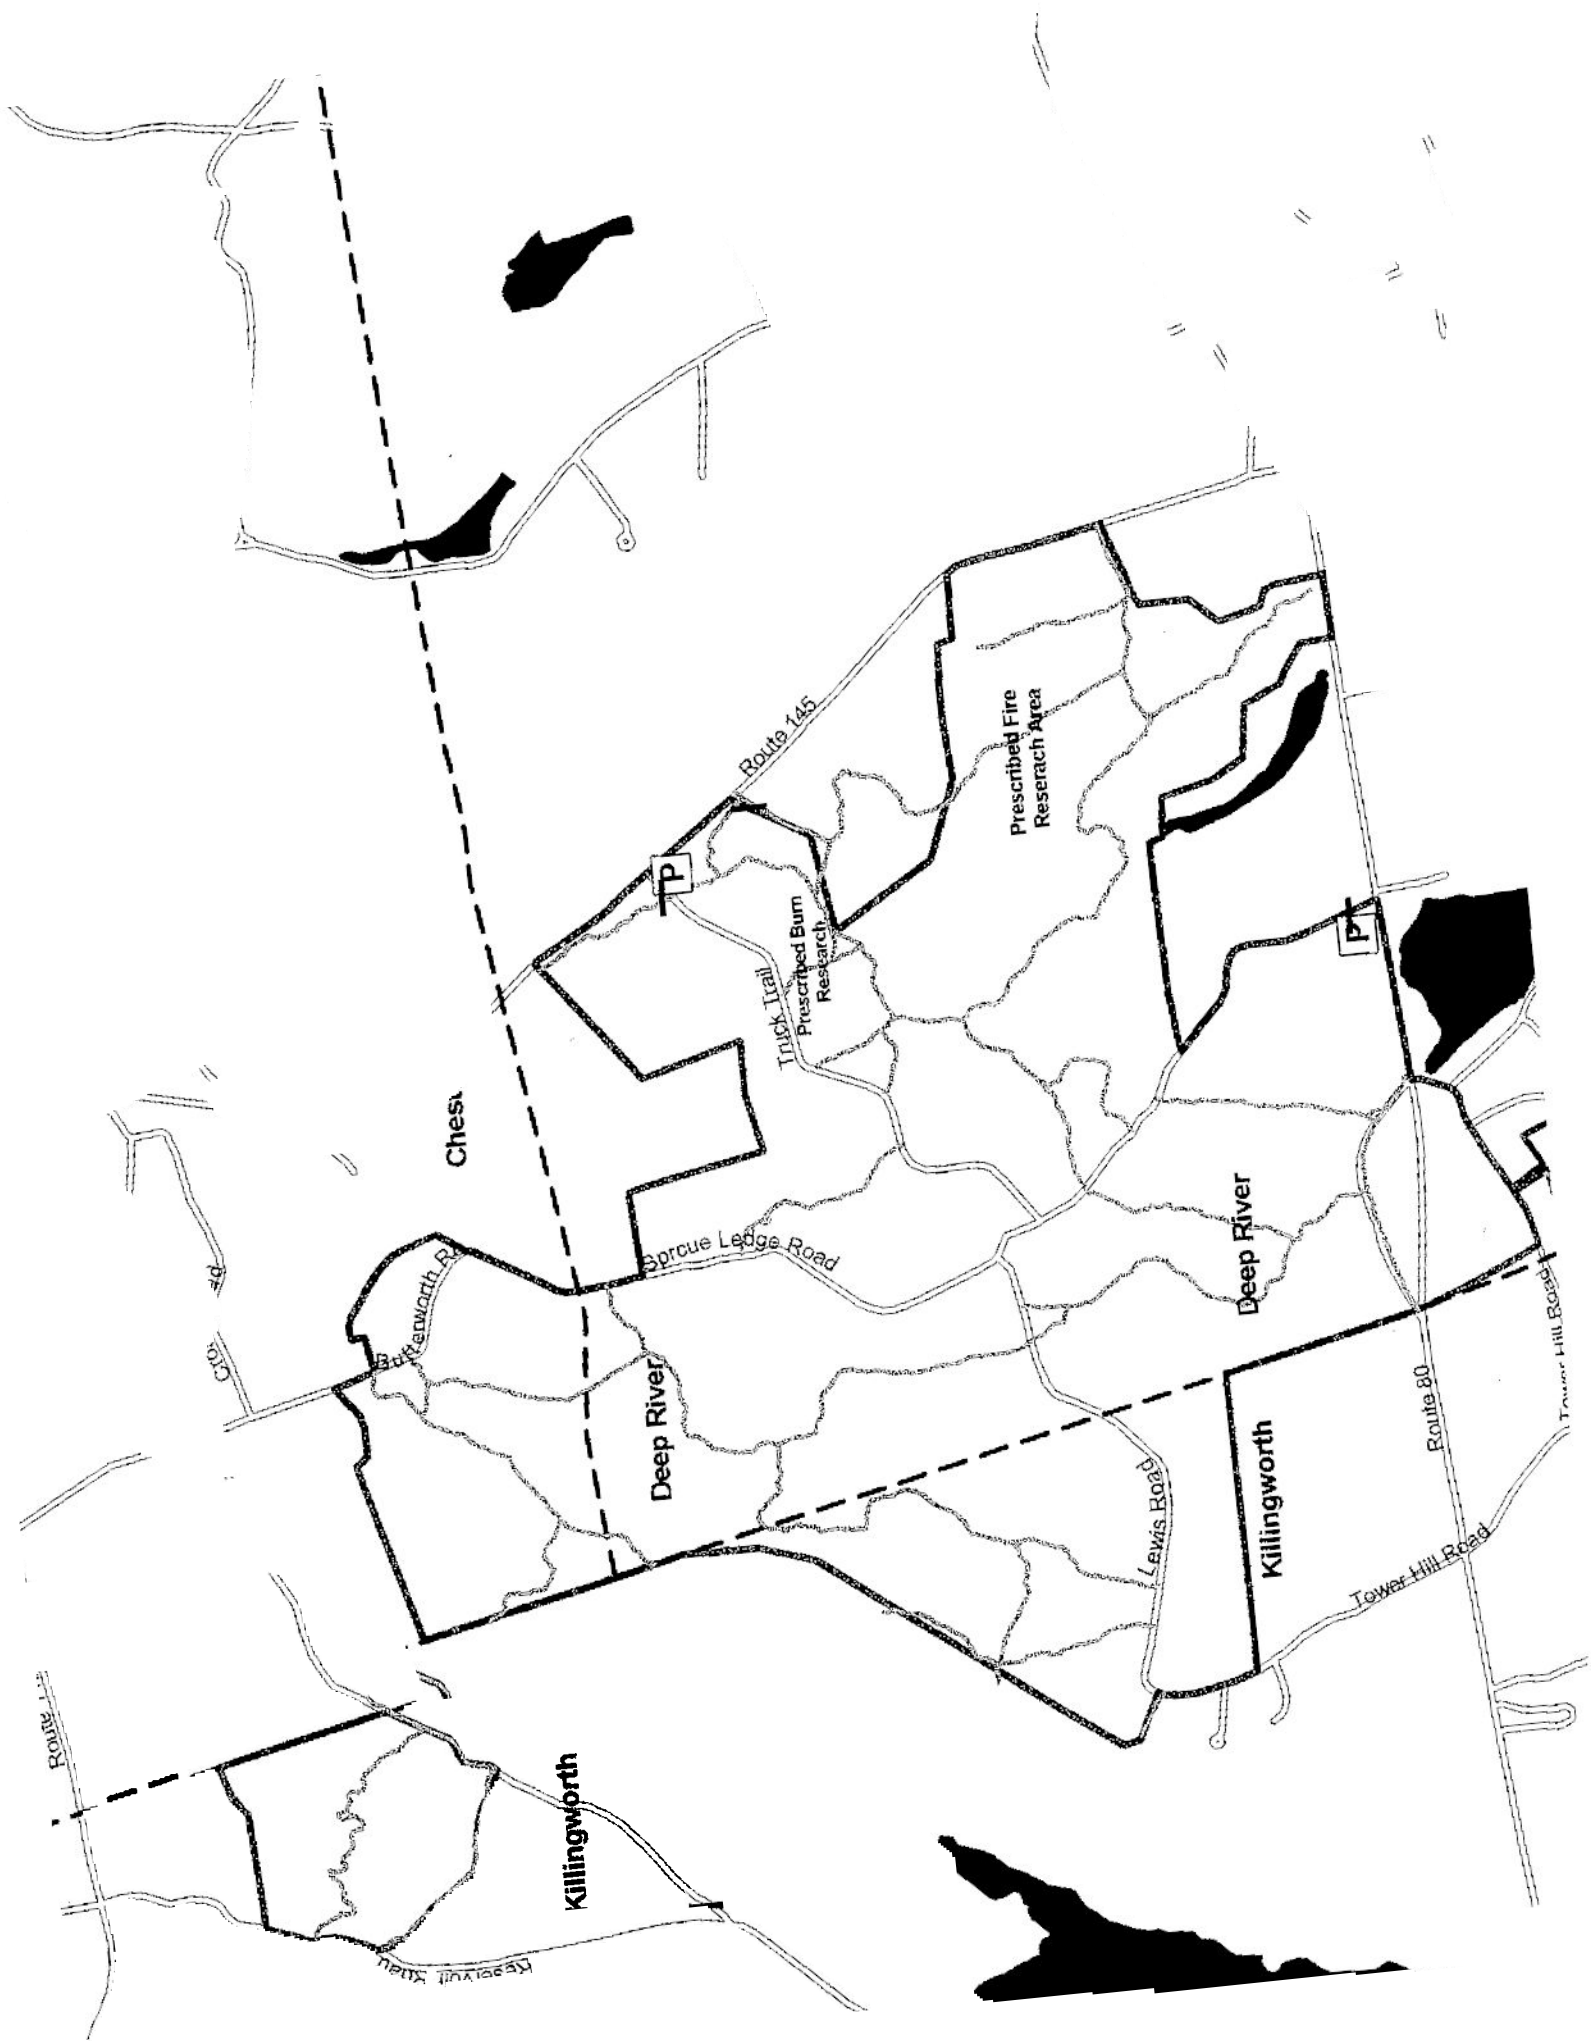

**Cockaponset State Forest
Winthrop Block
Special Uses Map
Figure #5**

Chest

Route 145

Prescribed Fire Research Area

Truck Trail Prescribed Burn Research

Deep River

Sparce Ledge Road

Deep River

Killingworth

Route 80

Tower Hill Road

Tower Hill Road

Killingworth

Route 145

Route 80

Deep River

Lewis Road