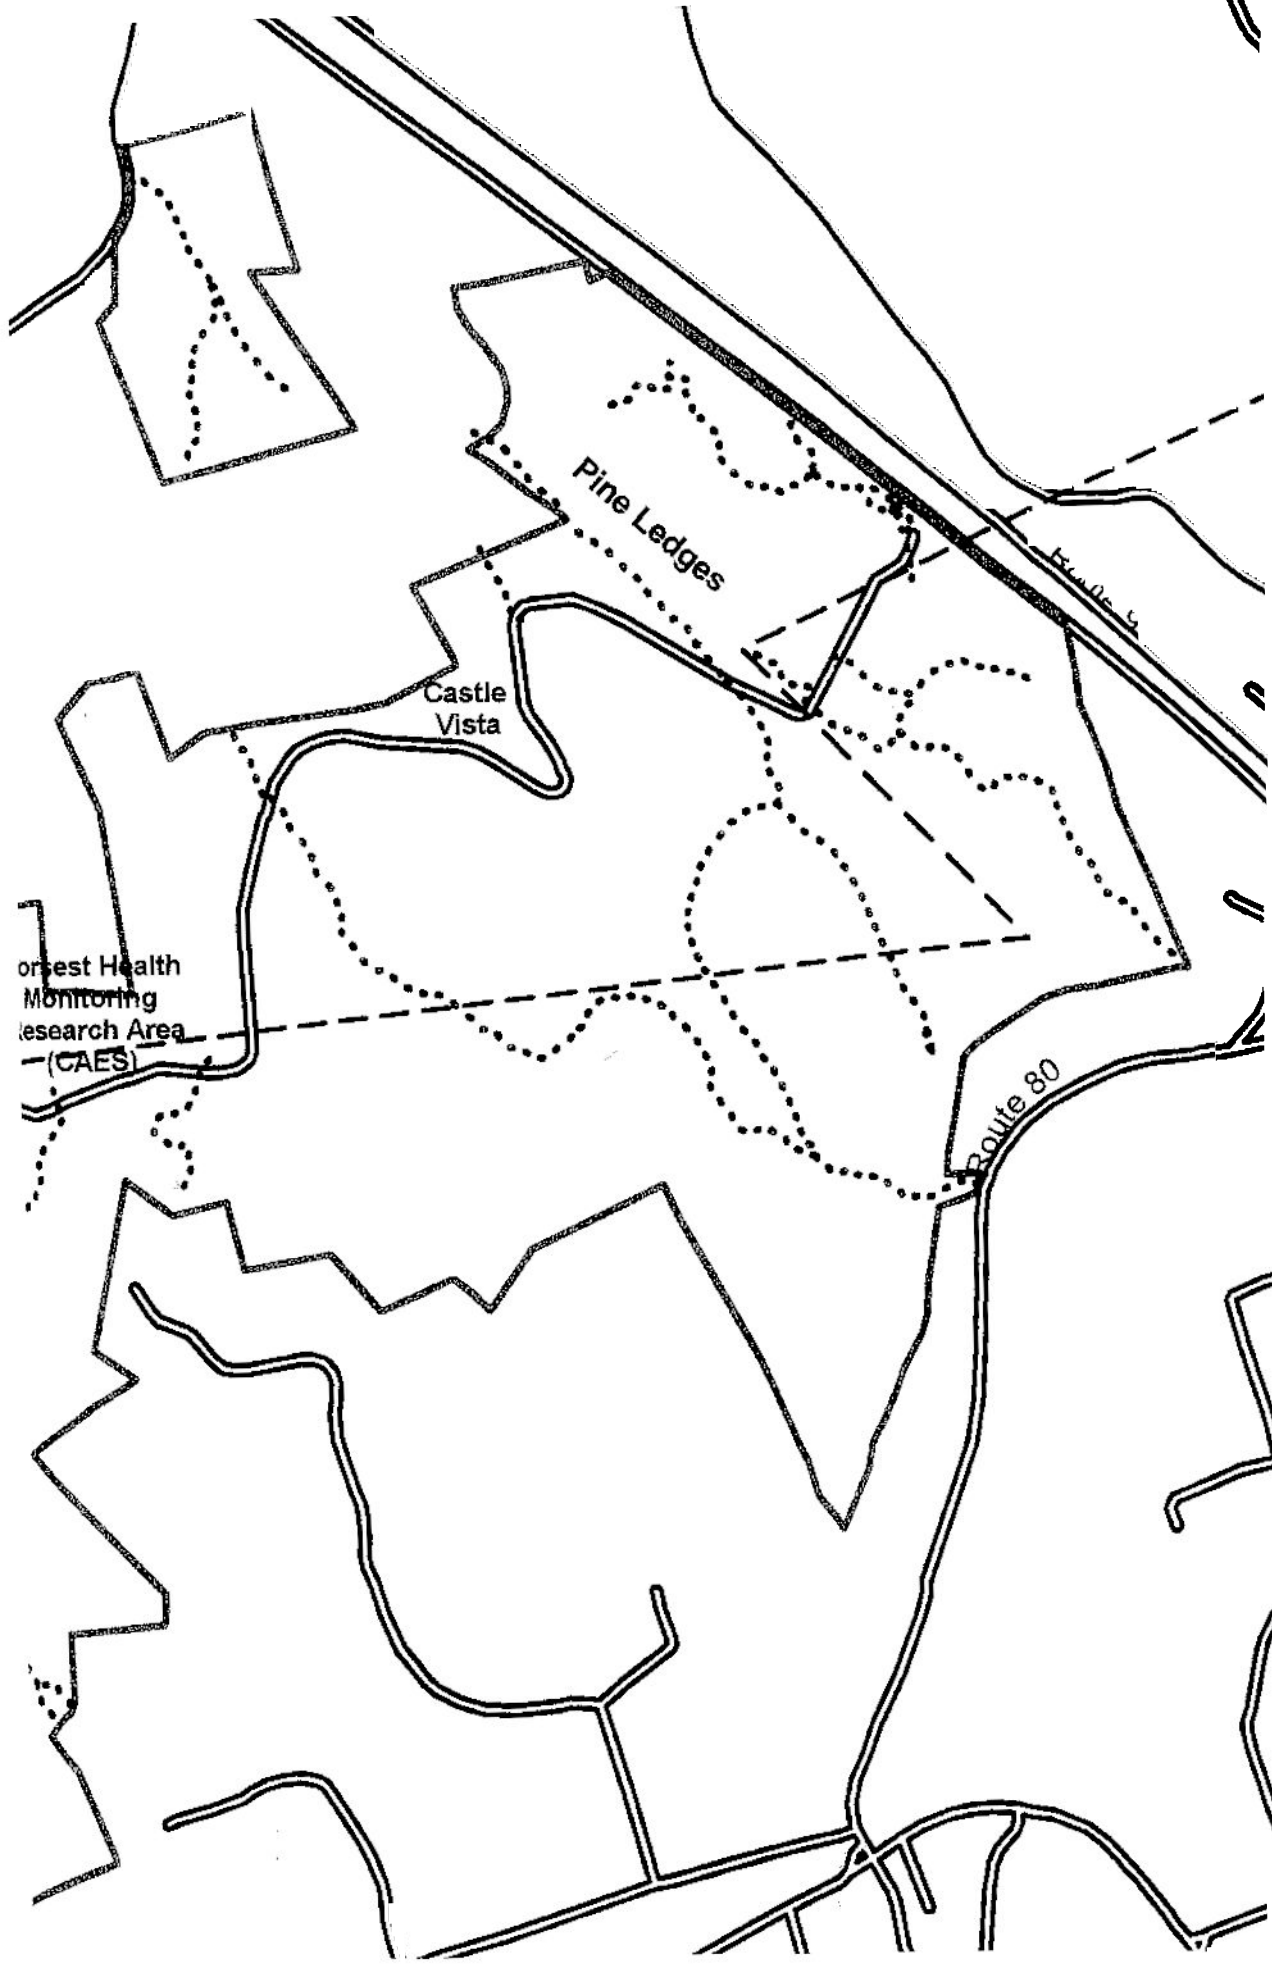

# LEGEND

- Unmarked paths
- Town line
- Cedar Swamp Block b
- Road

Deep River & Chester  
1533 acres

**Cockaponset State Forest  
Cedar Swamp Block  
Special Use Map  
Figure # 4**